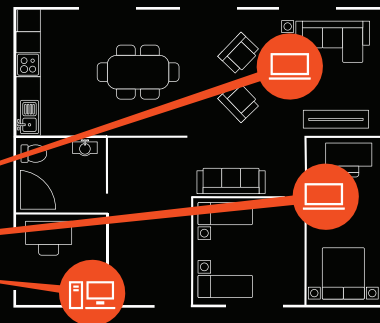

Intel® Wi-Fi 6 (Gig+) Based Routers and PCs

Wi-Fi 6 delivers the performance and responsiveness gamers need to play in more places.

Intel® Wi-Fi 6 (Gig+) Makes Wireless Gaming a Reality

RESPONSIVE GAMEPLAY!

~75% Lower Latency¹

Intel® Wi-Fi 6 (Gig+) helps slash lag times to give you the edge you need to win with OFDMA data management and OBSS interference avoidance features.

DOWNLOAD QUICKLY!

~3X Faster¹

Intel® Wi-Fi 6 (Gig+) 2x2 160 MHz has twice the bandwidth of 2x2 80MHz AC, and packs more data per transmission with the Wi-Fi 6 1024 QAM feature.

MAKE GAMING MORE RELIABLE!

Router Traffic Management

Earlier Wi-Fi versions are contention-based, so your gaming has to wait while other devices are served. Intel® Wi-Fi 6 (Gig+) PCs and routers help deliver the predictable performance you need.

BOOST GAMING TRAFFIC PRIORITY!

Next-Level Wireless Gaming

The Rivet Networks Killer® Wi-Fi 6 AX1650, based on Intel® Wi-Fi 6 (Gig+) technology, lets you prioritize gameplay and video streaming to further enhance your gaming experiences.