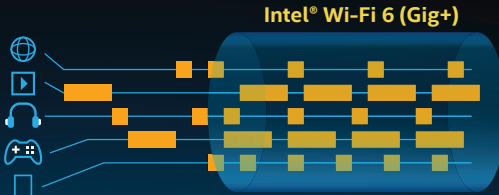

Find out more about how Intel® Wi-Fi 6 (Gig+) lets you ditch the cable on your gaming by visiting us at www.intel.com/wireless